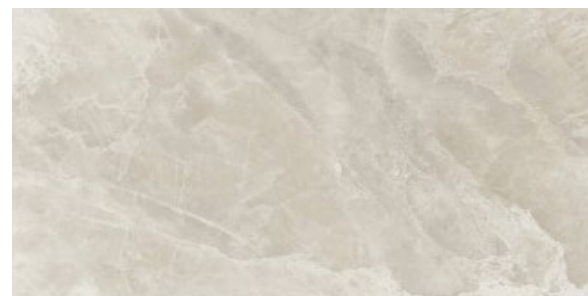

ELECTRA ALMOND MATTE
24" X 48" (60 x 120 cm)