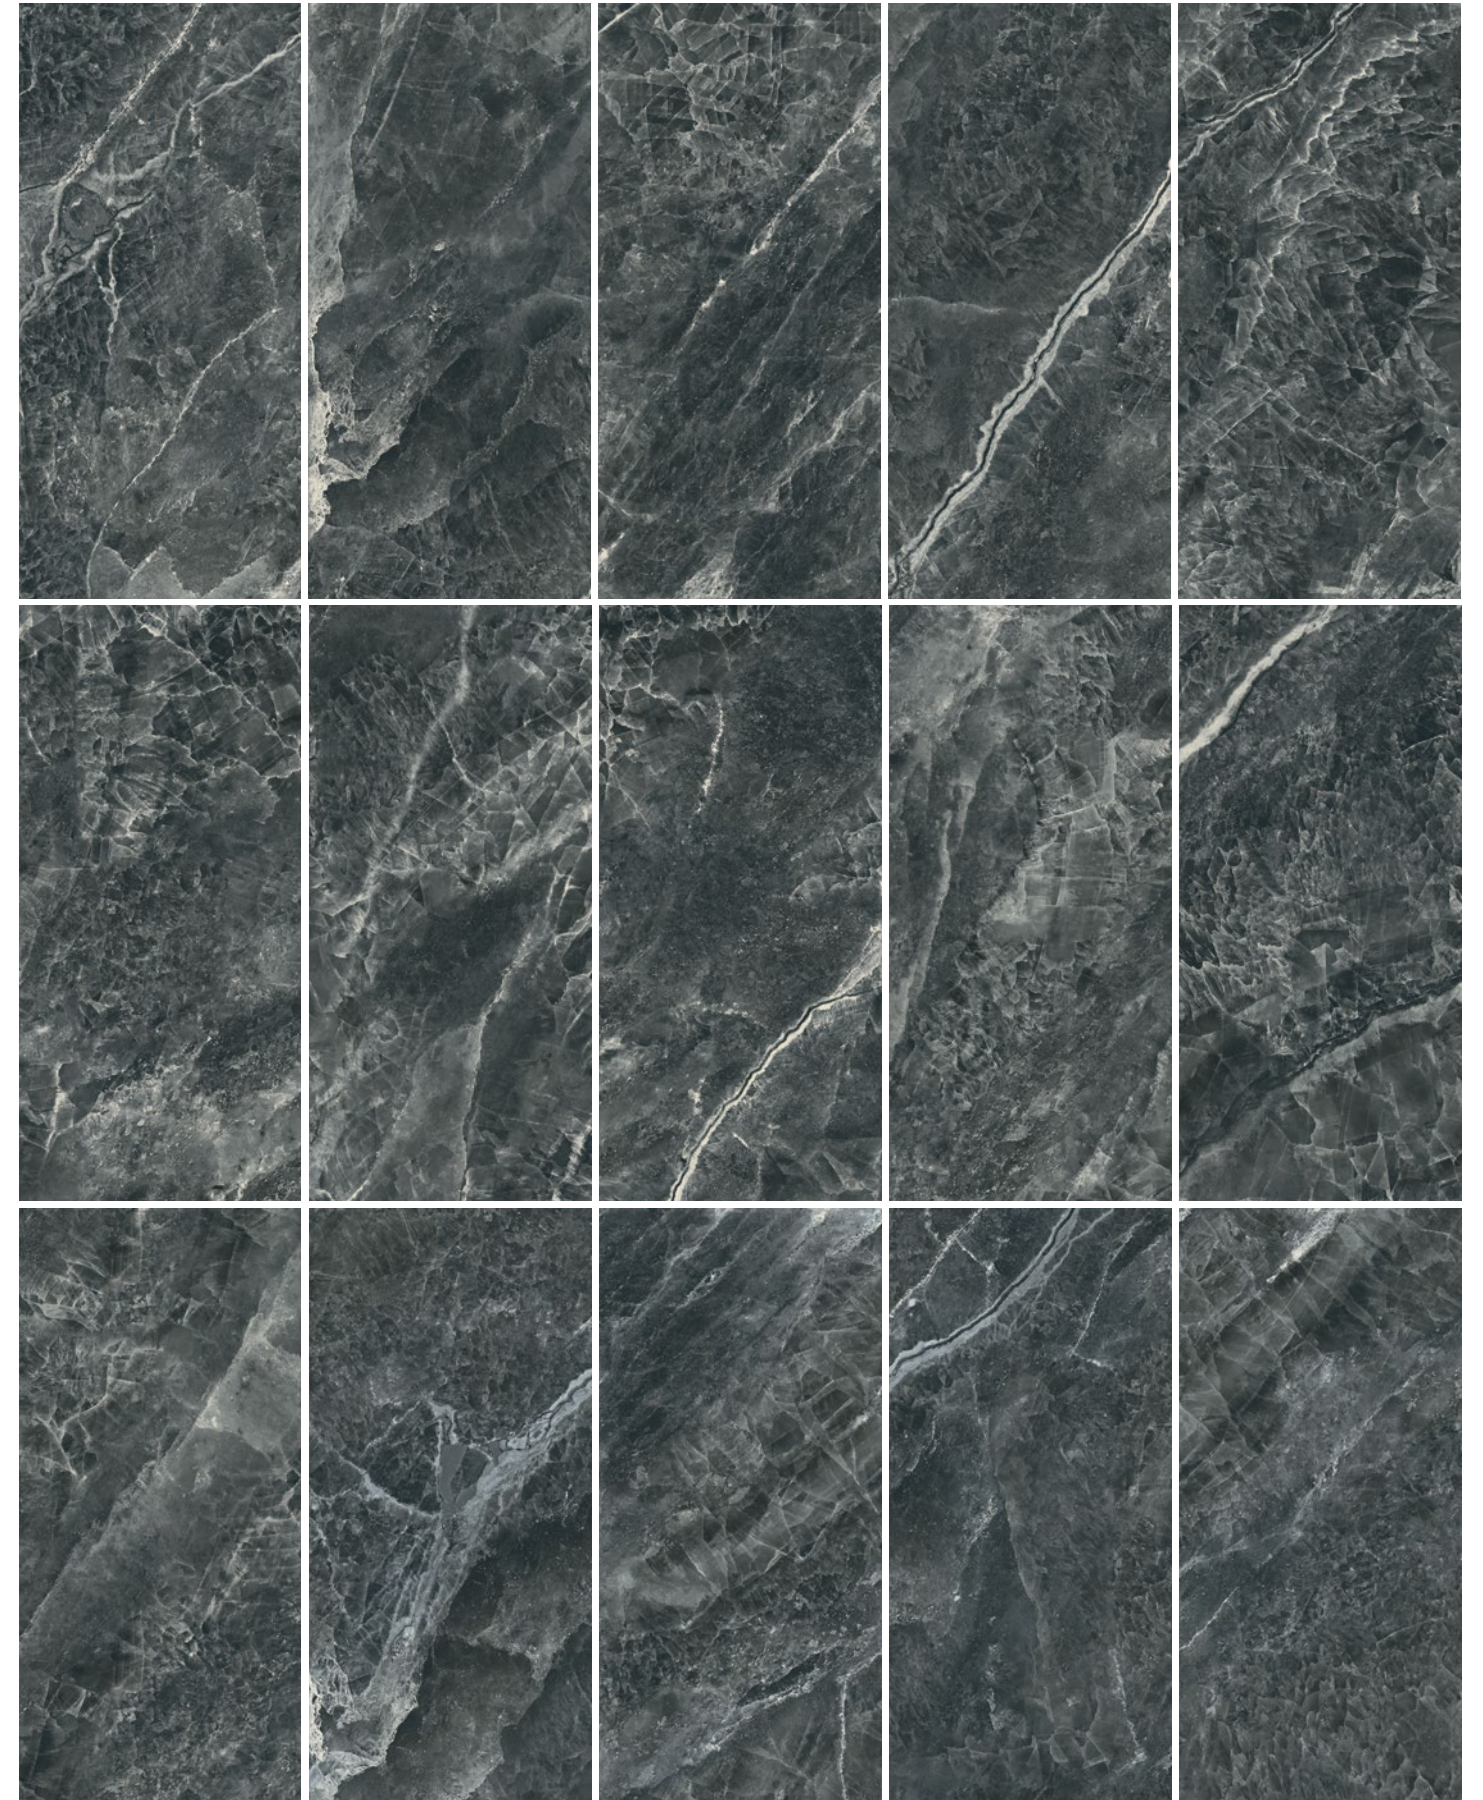

FACE VARIATIONS

SIZE 48 X 110 / 16 NON-REPEATING FACE STYLES